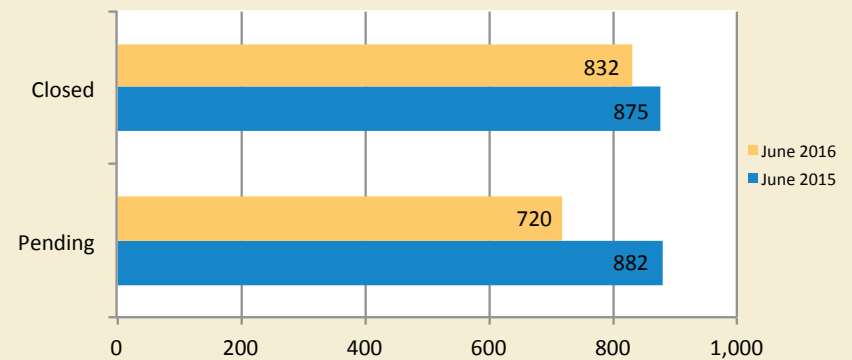

Median Closed Price (,000's) 12 Months Ending

Inventory

Calculations are based on property listings that exist within Southwest Florida MLS. Only properties in Collier County, excluding Marco Island, are included.