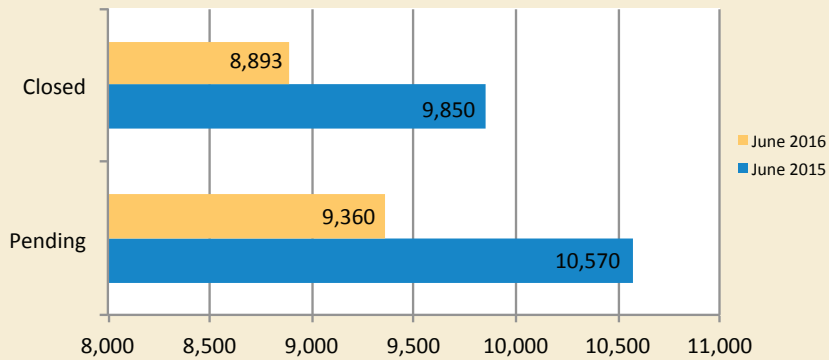

Naples Area Board of REALTORS®

Real life. Real answers.

p 239.597.1666
f 239.597.7725

www.NABOR.com
www.NaplesArea.com

1455 Pine Ridge Road
Naples, FL 34109

June 2016

Most Recent 12 Months