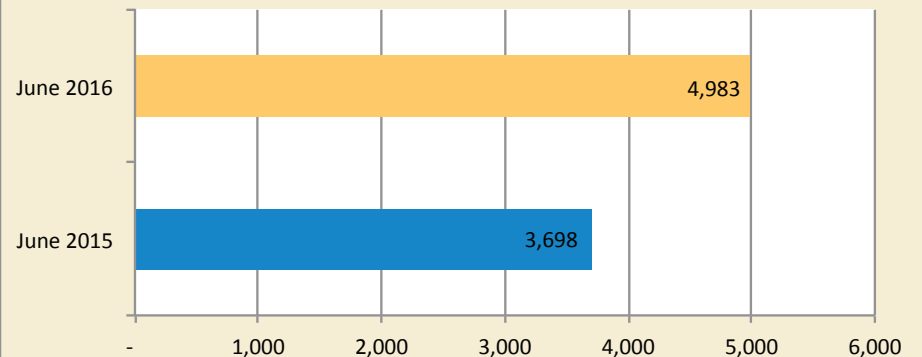

Median Closed Price (,000's) 12 Months Ending

Inventory

Calculations are based on property listings that exist within Southwest Florida MLS. Only properties in Collier County, excluding Marco Island, are included.