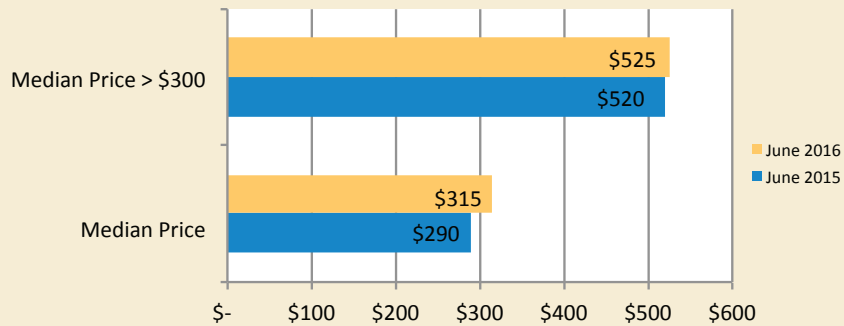

Median Closed Price (,000's) 12 Months Ending

Inventory

Calculations are based on property listings that exist within Southwest Florida MLS. Only properties in Collier County, excluding Marco Island, are included.